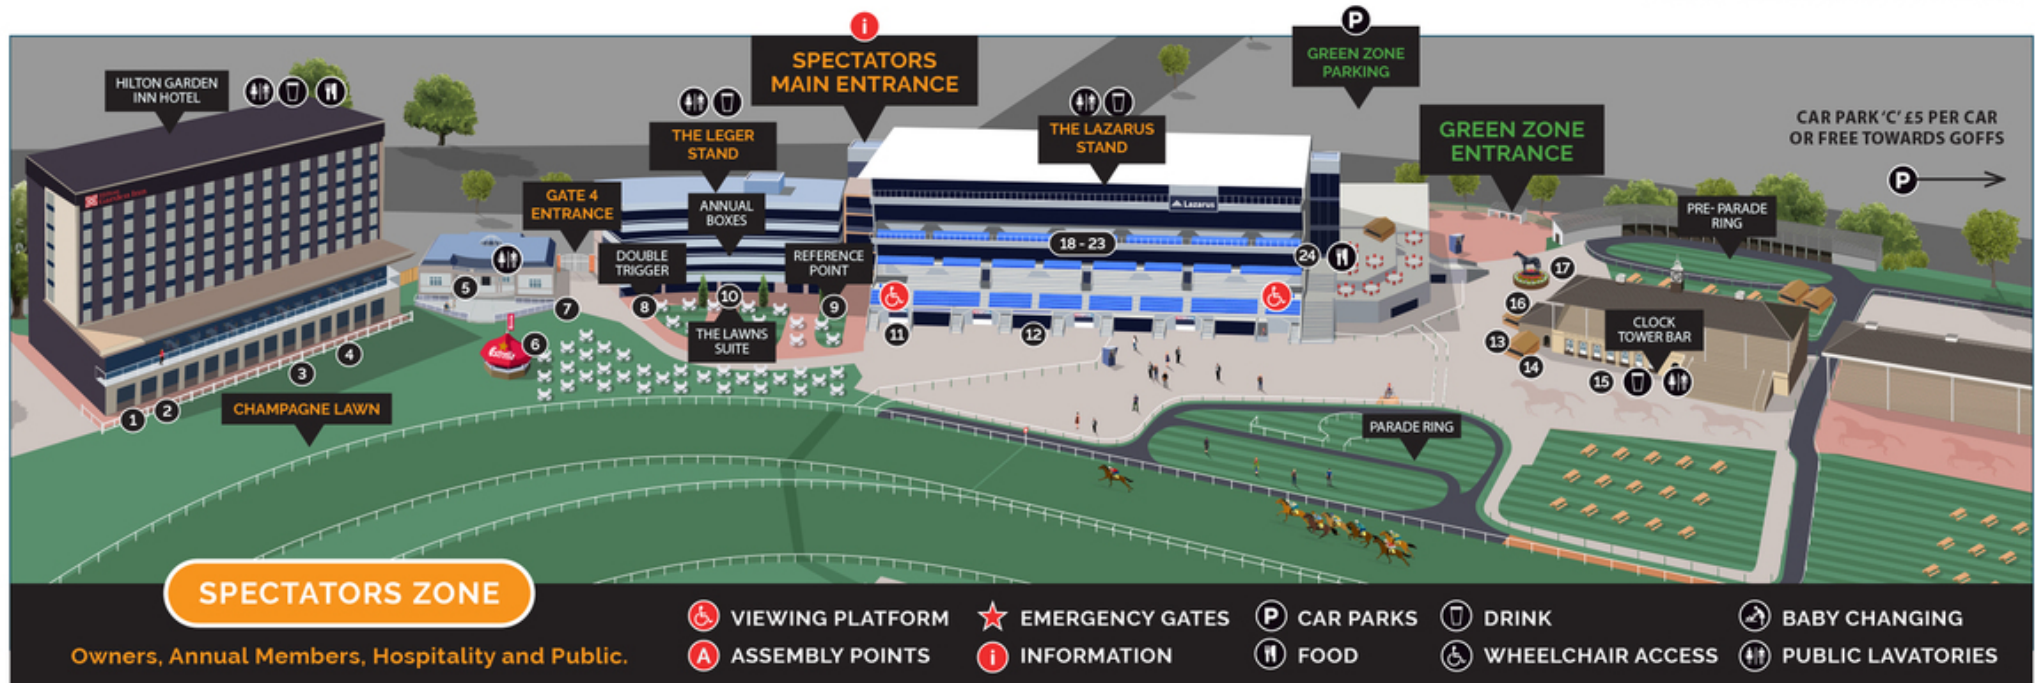

FINDING YOUR WAY AROUND

We have separated the course into two coloured zones. These zones will include every facility you will need. **You will not be allowed to access other zones**

GREEN ZONE

This zone is limited to participants in the sport. Masks must be worn in this area.

CHAMPAGNE LAWN

- 1 **Porky's Sausage** Pork sausage, hot and spicy sausage, gourmet burger.
- 2 **Gin Bar** Gin, Prosecco and Pimm's (Saturday Only).
- 3 **Noodle Box** Chicken and Vegetable Noodle, Vegetable Noodles.
- 4 **Dog And Phesent** Full draught bar, bottles beer, soft drinks and limited spirits.
- 5 **TOWR bar** Champagne and wines.
- 6 **Estrella bar** Estrella and Kingston Draught, canned spirits and soft drinks.
- 7 **Ice cream Van**

OUTSIDE FACILITIES

- 11 **Kingston Hut** Kingston Press and Kingston Berry Draught, canned Spirits and soft drinks (Saturday Only)
- 12 **Gin Hut** Gin and prosecco
- 13 **Pimm's Hut** Pimm's and prosecco
- 14 **Estrella Hut** Estrella Draught, Canned Spirits, soft drink (Saturday Only)
- 15 **Clock Tower bar** Full Draught Bar, bottled beer, limited spirits and soft drink
- 16 **Ice Cream van**
- 17 **Burger Unit** Burgers, Ft Long Sausage, Chicken, Chips, Curry, Cheese, Gravy (Saturday Only).

ANNUAL MEMBER

- 8 **Double trigger** Full draught bar, bottle beer, spirit, wine and Champagne.
- 9 **Reference point** Full draught bar, bottle beer, spirits, wine and Champagne.
- 10 **Lawn Suite Bar** Full draught bar, bottle beer, spirits, wine and Champagne.