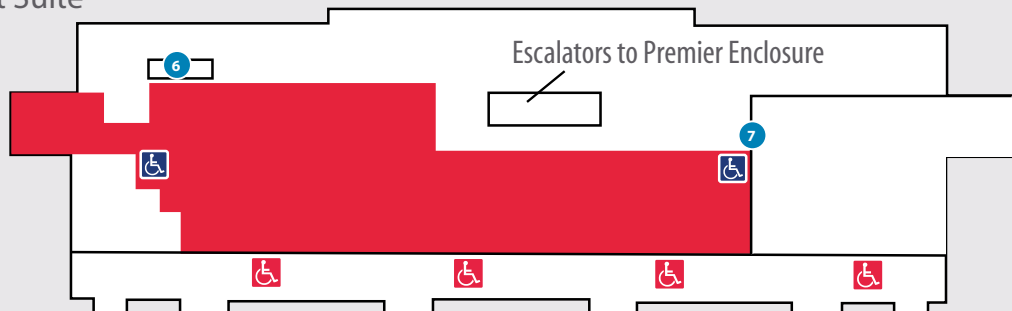

Ground Floor

- 1 Lifts to all floors
- 2 Access to this lift via a member of staff only
- 3 Hoist access to Betting Ring and Parade Ring

Ground Floor - Lazarus Exhibition Hall

Main Reception, General Enquiries & Lost Property

County Entrance

COUNTY

GRANDSTAND

First Floor

- 4 Lifts to all floors
- 5 Access to this lift via a member of staff only

Level 1 - Nijinsky Suite

Escalators - Food Court/Terrace

Second Floor

Appropriate admissions badge required for access to this floor

- 6 Lifts to all floors
- 7 Access to this lift via a member of staff only

Level 2 - Conduit Suite

Escalators to Premier Enclosure

Third Floor

- 10 Lifts to all floors
- 11 Access to this lift via a member of staff only

Level 4 - Private Boxes

Facilities

- 12 **The Old Weighing Room Restaurant and Bar**
 - Disabled Toilet/Baby Changing
 - Ramp access for wheelchair users
- 13 **Leger Stand - Ground Floor**
 - Ramp access to Double Trigger Bar
 - Disabled Toilets
 - Lifts to all floors
- 14 **Lazarus Stand**
 - Disabled Toilets/Baby Changing
 - Disabled viewing (wheelchair users) on 1st and 2nd floors
 - Lifts to all floors
- 15 **Family Stand**
 - Disabled Toilets
- 16 **Disabled Car Parking**
 - Car Park A - Leger Way Car Park (opposite main entrance for permit holders only)