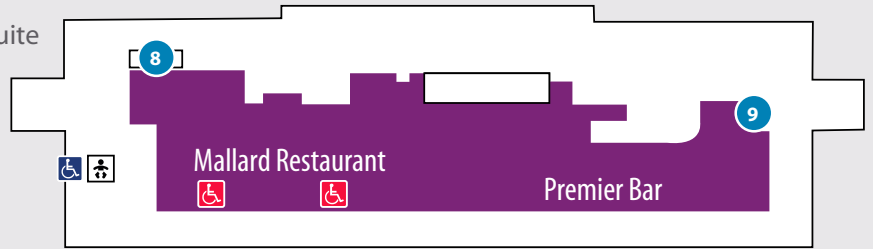

Third Floor

Appropriate admissions badge required for access to this floor

- 8 Lifts to all floors
- 9 Access to this lift via a member of staff only

Level 3 - Premier Suite

Fourth Floor

Appropriate admissions badge required for access to this floor

- 10 Lifts to all floors
- 11 Access to this lift via a member of staff only