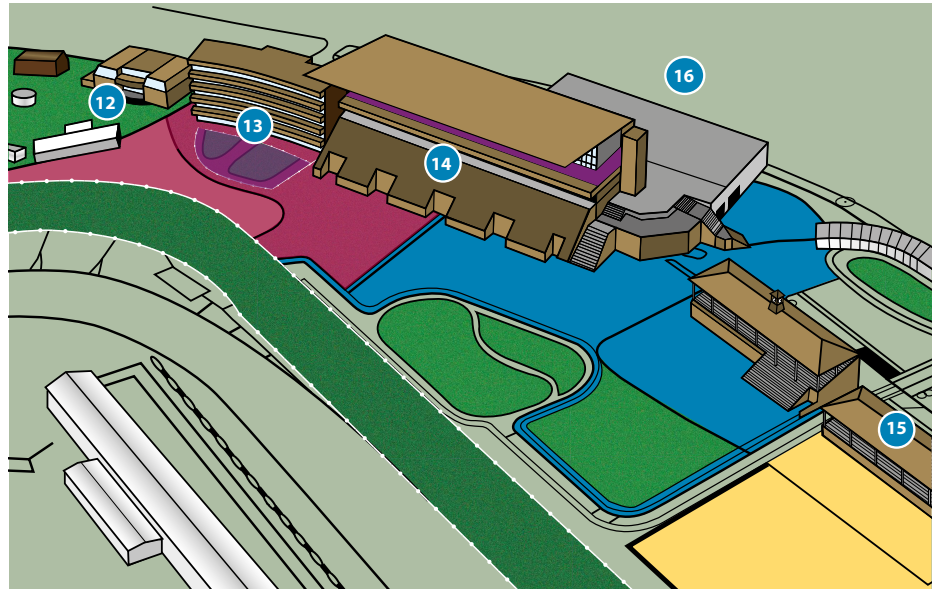

- 10 Lifts to all floors
- 11 Access to this lift via a member of staff only

Level 4 - Private Boxes

Facilities

- 12 **The Old Weighing Room Restaurant and Bar**
 - Disabled Toilet/Baby Changing
 - Ramp access for wheelchair users
- 13 **Leger Stand - Ground Floor**
 - Ramp access to Double Trigger Bar
 - Disabled Toilets
 - Lifts to all floors
- 14 **Lazarus Stand**
 - Disabled Toilets/Baby Changing
 - Disabled viewing (wheelchair users) on 1st and 2nd floors
 - Lifts to all floors
- 15 **Family Stand**
 - Disabled Toilets
- 16 **Disabled Car Parking**
 - Car Park A - Leger Way Car Park (opposite main entrance for permit holders only)

FREE ADMISSION FOR CARERS

Any visitor with disabilities will receive free admission for their carer on a 1-1 basis.

- Premier Enclosure
- County Enclosure
- Grandstand Enclosure
- Family Enclosure