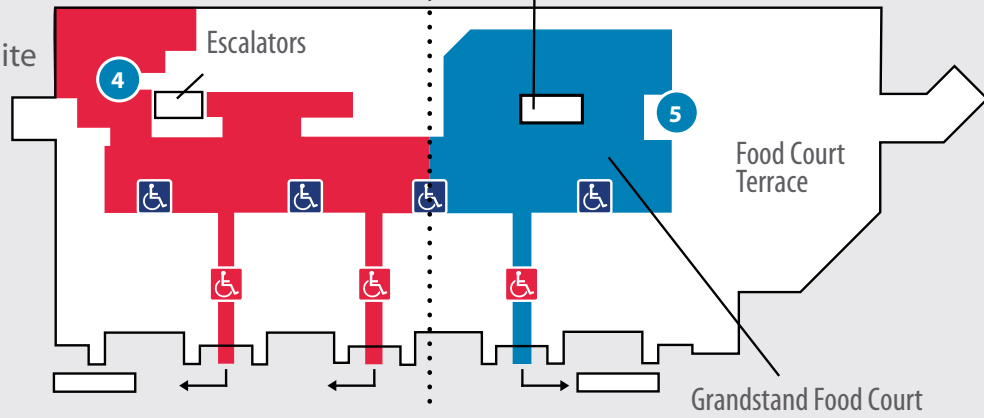

Ground Floor

- 1 Lifts to all floors
- 2 Access to this lift via a member of staff only
- 3 Hoist access to Betting Ring and Parade Ring

Ground Floor - Lazarus Exhibition Hall

Main Reception, General Enquiries & Lost Property

County Entrance

COUNTY

GRANDSTAND

First Floor

- 4 Lifts to all floors
- 5 Access to this lift via a member of staff only

Level 1 - Nijinsky Suite

Escalators - Food Court/Terrace

Second Floor

Appropriate admissions badge required for access to this floor

- 6 Lifts to all floors
- 7 Access to this lift via a member of staff only

Level 2 - Conduit Suite

Escalators to Premier Enclosure

Third Floor

- 10 Lifts to all floors
- 11 Access to this lift via a member of staff only

Level 4 - Private Boxes

Facilities

- 12 **The Old Weighing Room Restaurant and Bar**
 - Disabled Toilet/Baby Changing
 - Ramp access for wheelchair users
- 13 **Leger Stand - Ground Floor**
 - Ramp access to Double Trigger Bar
 - Disabled Toilets
 - Lifts to all floors
- 14 **Lazarus Stand**
 - Disabled Toilets/Baby Changing
 - Disabled viewing (wheelchair users) on 1st and 2nd floors
 - Lifts to all floors
- 15 **Family Stand**
 - Disabled Toilets
- 16 **Disabled Car Parking**
 - Car Park A - Leger Way Car Park (opposite main entrance for permit holders only)