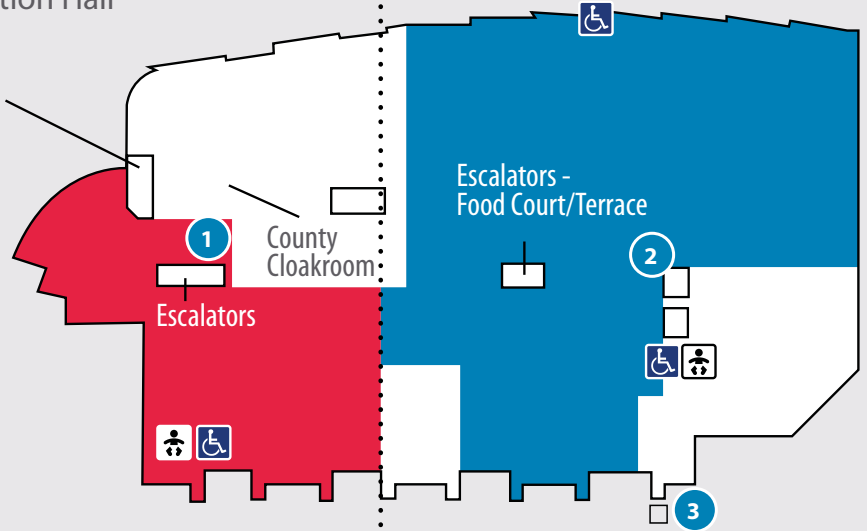

Ground Floor

- 1 Lifts to all floors
- 2 Access to this lift via a member of staff only
- 3 Hoist access to Betting Ring and Parade Ring

Ground Floor - Lazarus Exhibition Hall

Main Reception, General Enquiries & Lost Property

County Entrance

COUNTY

GRANDSTAND

First Floor

- 4 Lifts to all floors
- 5 Access to this lift via a member of staff only

Level 1 - Nijinsky Suite

Escalators - Food Court/Terrace

Second Floor

Appropriate admissions badge required for access to this floor

- 6 Lifts to all floors
- 7 Access to this lift via a member of staff only

Level 2 - Conduit Suite

Escalators to Premier Enclosure

Third Floor

- 10 Lifts to all floors
- 11 Access to this lift via a member of staff only

Level 4 - Private Boxes

Facilities

- 12 **The Old Weighing Room Restaurant and Bar**
 - Disabled Toilet/Baby Changing
 - Ramp access for wheelchair users
- 13 **Leger Stand - Ground Floor**
 - Ramp access to Double Trigger Bar
 - Disabled Toilets
 - Lifts to all floors
- 14 **Lazarus Stand**
 - Disabled Toilets/Baby Changing
 - Disabled viewing (wheelchair users) on 1st and 2nd floors
 - Lifts to all floors
- 15 **Family Stand**
 - Disabled Toilets
- 16 **Disabled Car Parking**
 - Car Park A - Leger Way Car Park (opposite main entrance for permit holders only)