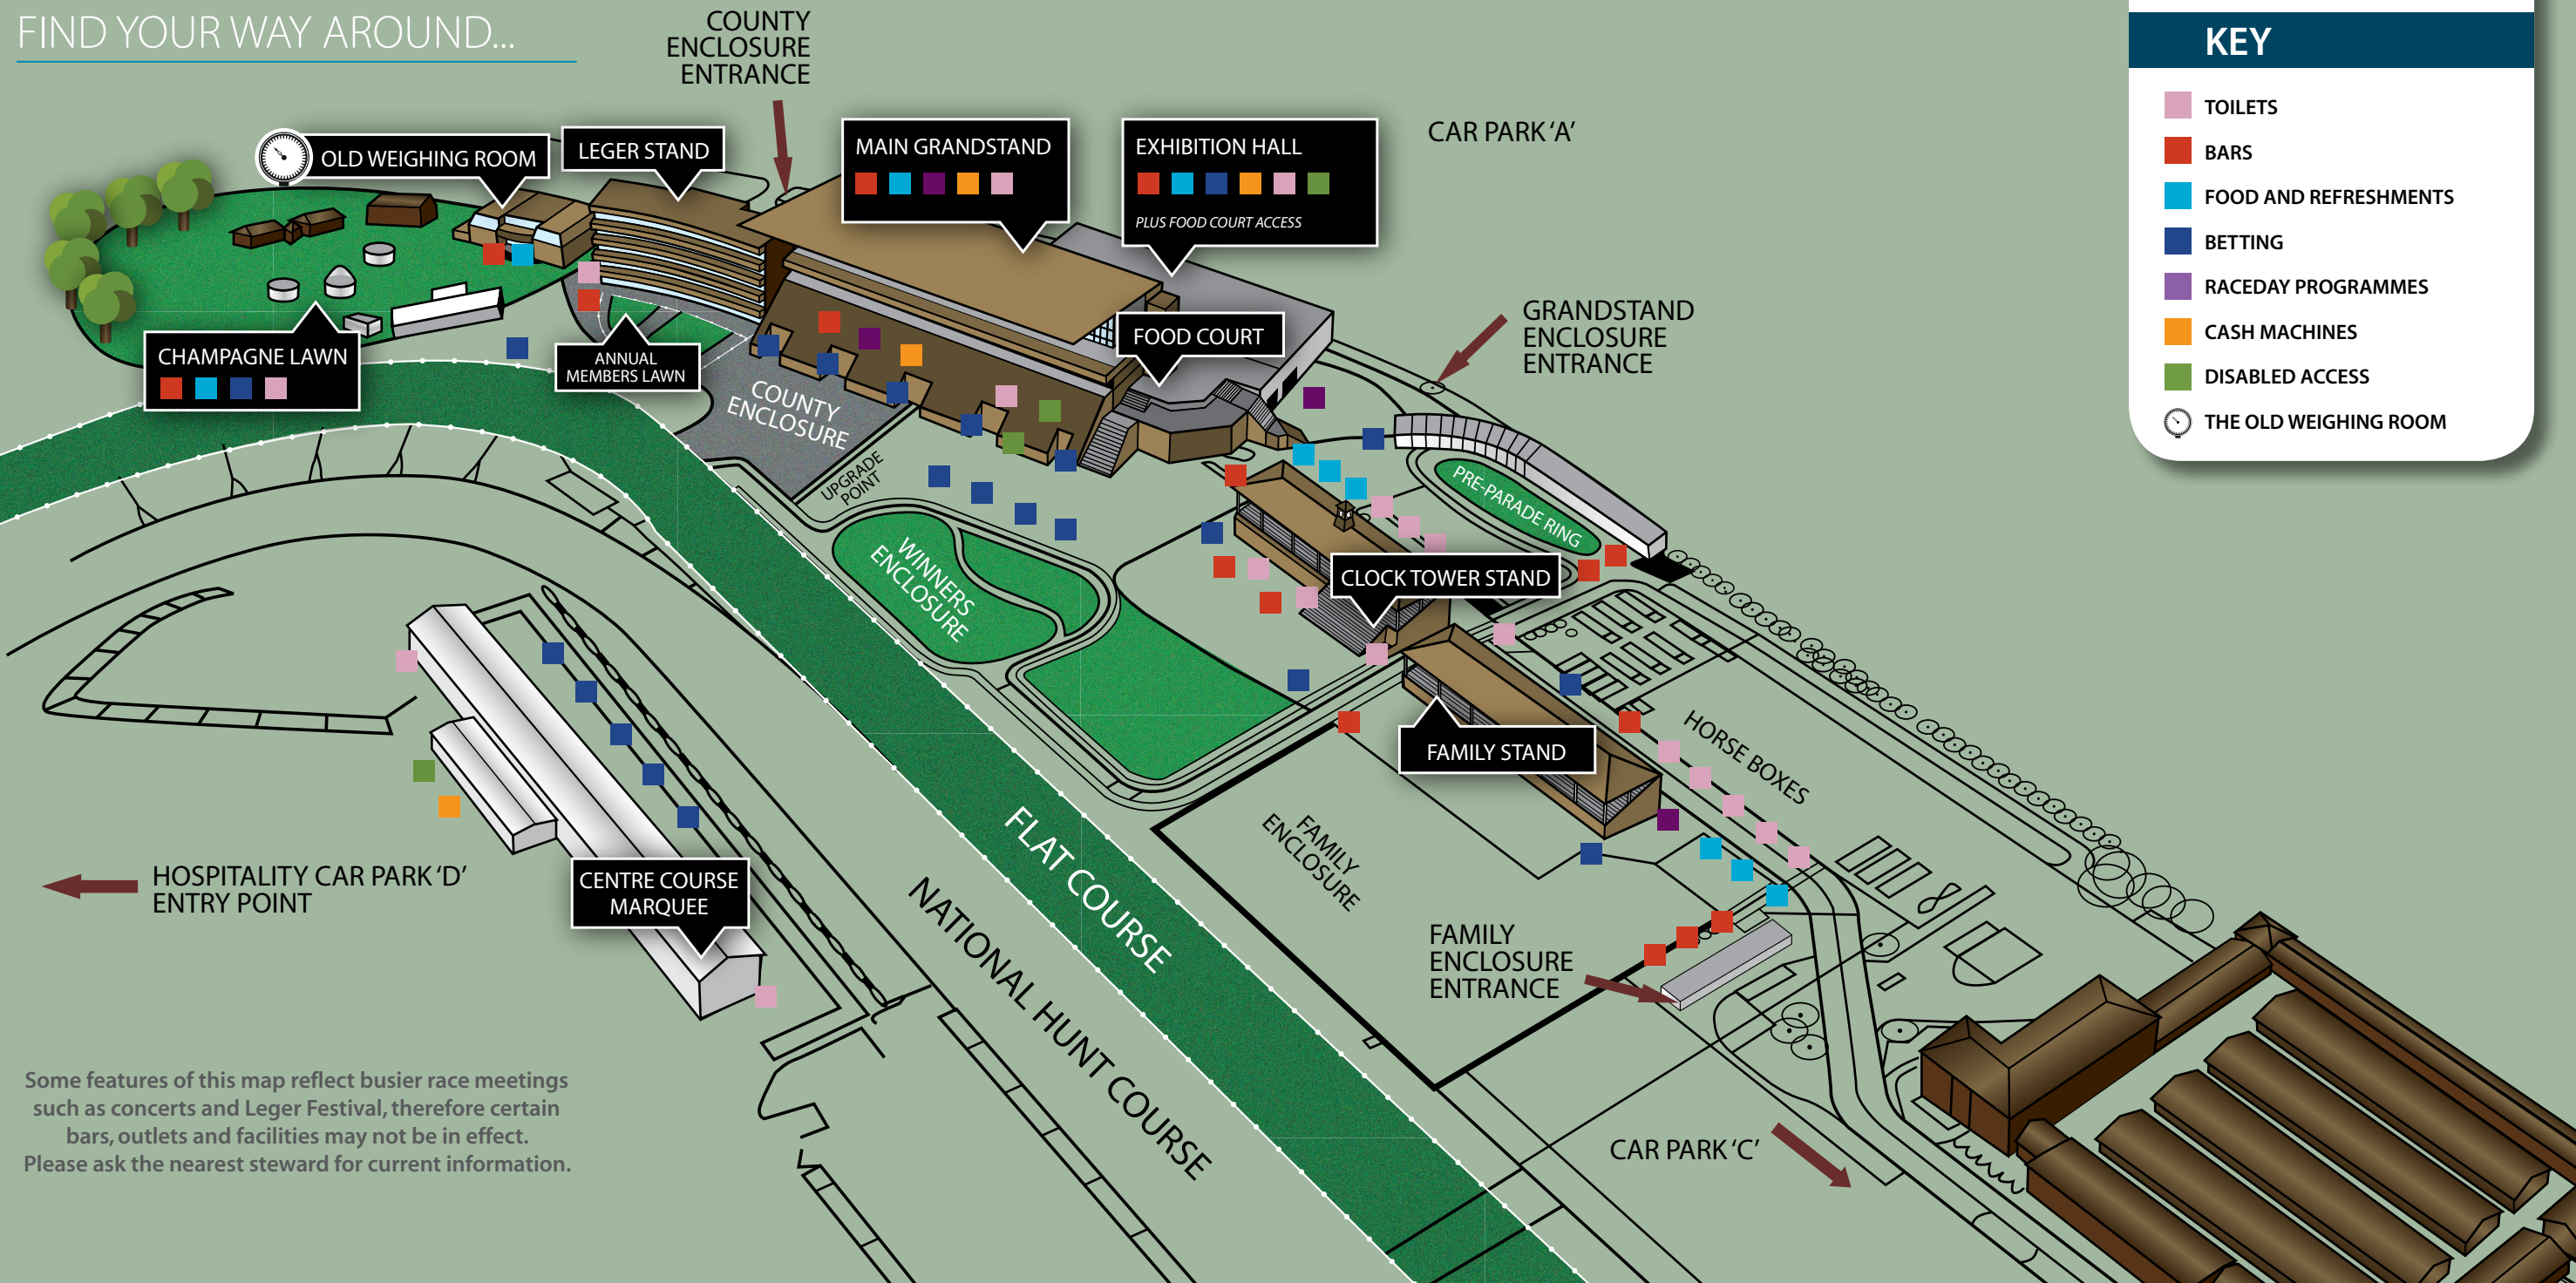

FIND YOUR WAY AROUND...

KEY

- TOILETS
- BARS
- FOOD AND REFRESHMENTS
- BETTING
- RACEDAY PROGRAMMES
- CASH MACHINES
- DISABLED ACCESS
- THE OLD WEIGHING ROOM

Some features of this map reflect busier race meetings such as concerts and Leger Festival, therefore certain bars, outlets and facilities may not be in effect. Please ask the nearest steward for current information.